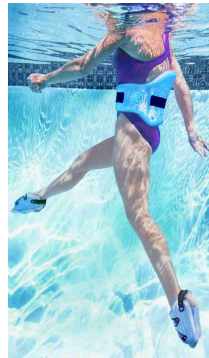

## Active Value Pack

Complete System for a total body workout at a great price. Includes the Active Belt, Active Bells and X-Cuffs.

## Aquajogger - Buoyancy Belts

- Resilient closed cell EVA foam won't absorb water, dries quickly, and resists chlorine damage.
- Patented contoured design supports and strengthens the lower back
- Soft flexible foam narrows at the waist for comfort and freedom of movement.
- Made in the USA / RETAIL BOXED

## Hand Held Aquatic Dumbbells

For upper body strength training

**Active Bells** - AP130R - Light resistance

**Delta Bells** - AP19R - Medium Resistance

**Delta Bells Pro** - AP135 - Maximum resistance

- Triangular design adjusts resistance with the turn of a wrist
- Premium EVA foam with soft padded grip
- Closed cell foam dries quickly
- Will not roll away at poolside
- Sold in pairs

## TriFit Bar

Discover the power of the pool with the TriFit. Use the TriFit for a complete upper body workout. Moveable foam rounds create a variety of new exercise options. The TriFit is also great floatation aid for children or balance bar for adults